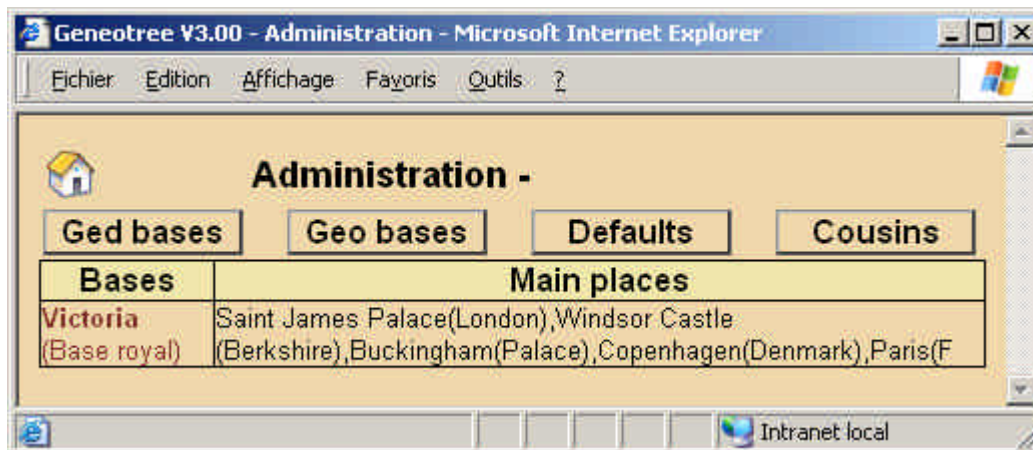

Best de-cujus finded : Chelsea CLINTON ° 27 FEB 1980

Gedcom file USpresident is successfully upoad

2145 individus

348 lieux

0 sources

3 medias

[Final update of sosas](#)

17 secondes

Nota Bene : If you have not administrator rights, Geneotree ask you to continue for each timeout (all the 30 secondes)

Clic on « Final update of sosa.

Congratulation.

You can start to navigate in GeneoTree