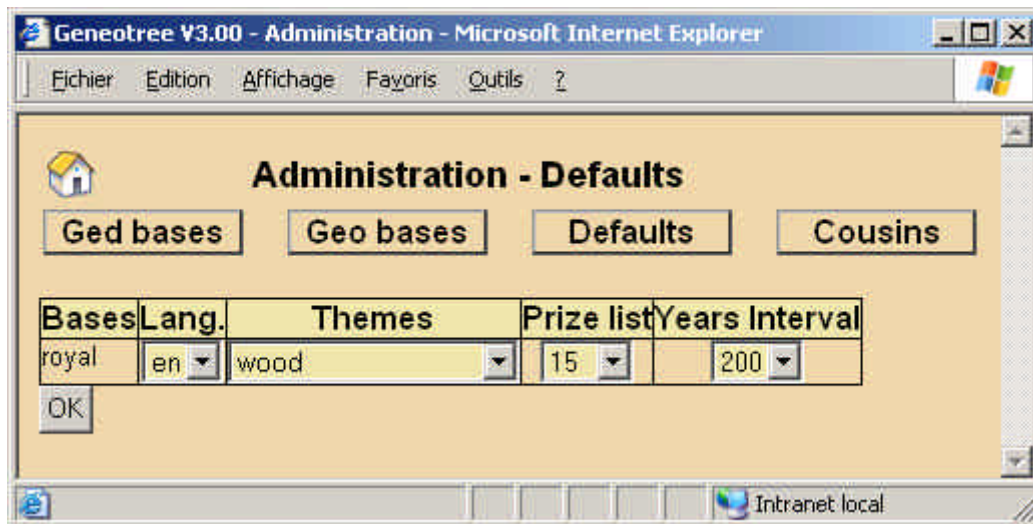

Best de-cujus finded : Chelsea CLINTON ° 27 FEB 1980

Gedcom file USpresident is successfully upoad

2145 individus

348 lieux

0 sources

3 medias

[Final update of sosas](#)

17 secondes

Nota Bene : If you have not administrator rights, Geneotree ask you to continue for each timeout (all the 30 secondes)

Clic on « Final update of sosa.

Congratulation.

You can start to navigate in GeneoTree