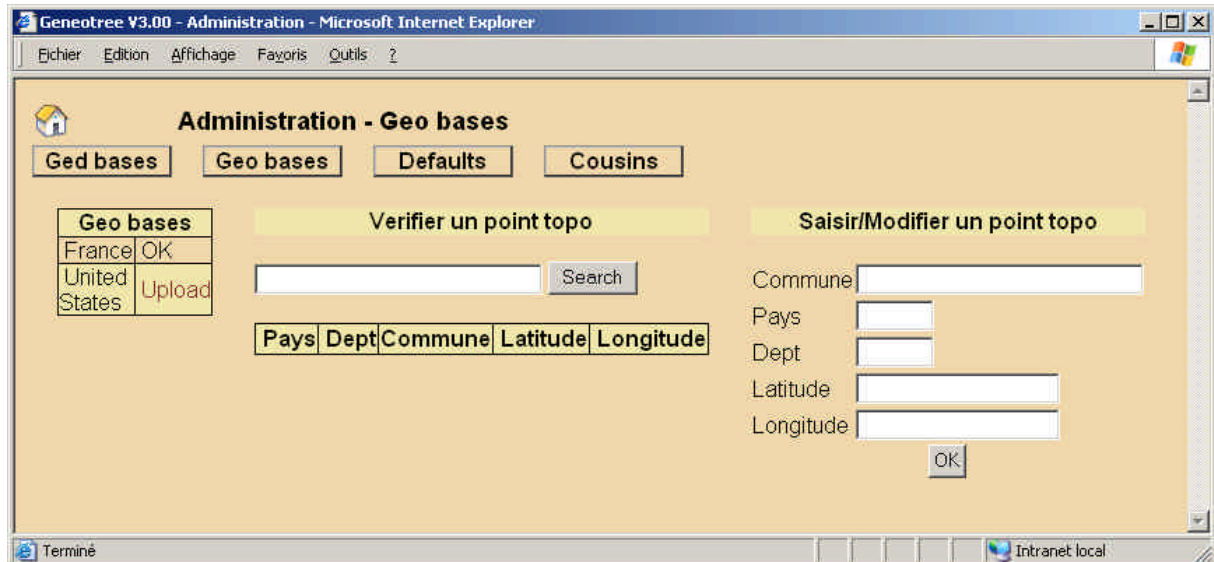

Best de-cujus finded : Chelsea CLINTON ° 27 FEB 1980

Gedcom file USpresident is successfully upoad

2145 individus

348 lieux

0 sources

3 medias

[Final update of sosas](#)

17 secondes

Nota Bene : If you have not administrator rights, Geneotree ask you to continue for each timeout (all the 30 secondes)

Clic on « Final update of sosa.

Congratulation.

You can start to navigate in GeneoTree